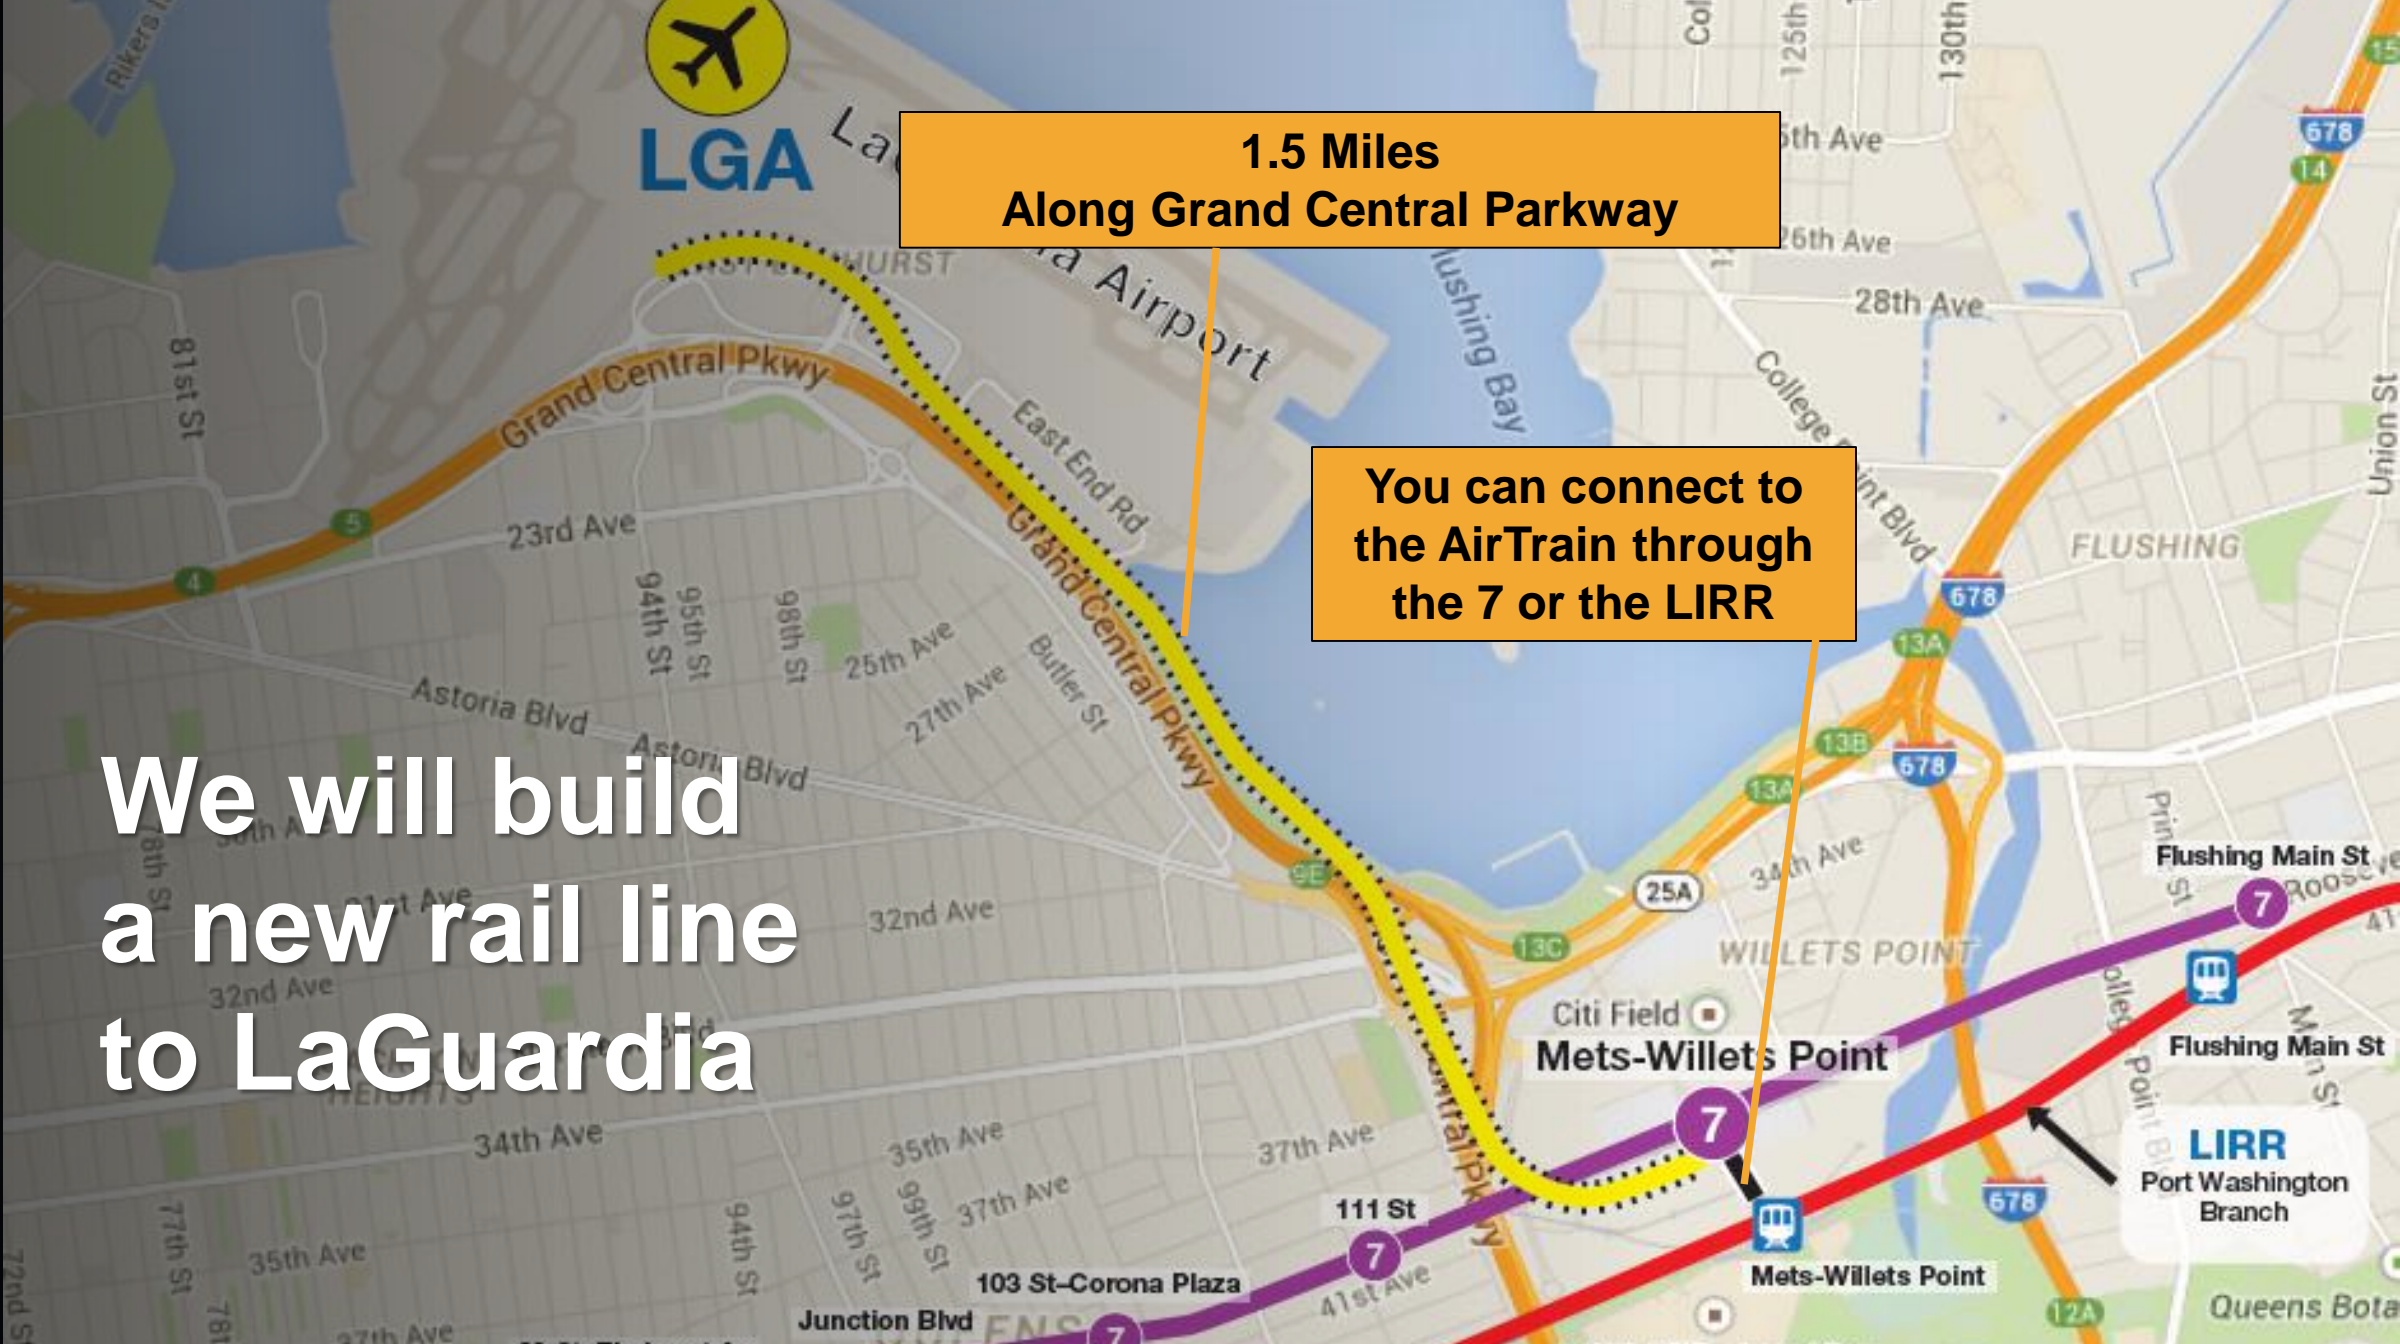

# New train service

**LGA Proposals**

**We will build  
a new rail line  
to LaGuardia**

**1.5 Miles  
Along Grand Central Parkway**

**You can connect to  
the AirTrain through  
the 7 or the LIRR**

**LIRR**  
Port Washington  
Branch

7

Willets Pt-Mets  
Subway Station

Proposed AirTrain Line

LGA AirTrain  
Terminal

Passenger Bridge

WTA Long Island Rail Road

Willets Pt-Mets  
LIRR Station