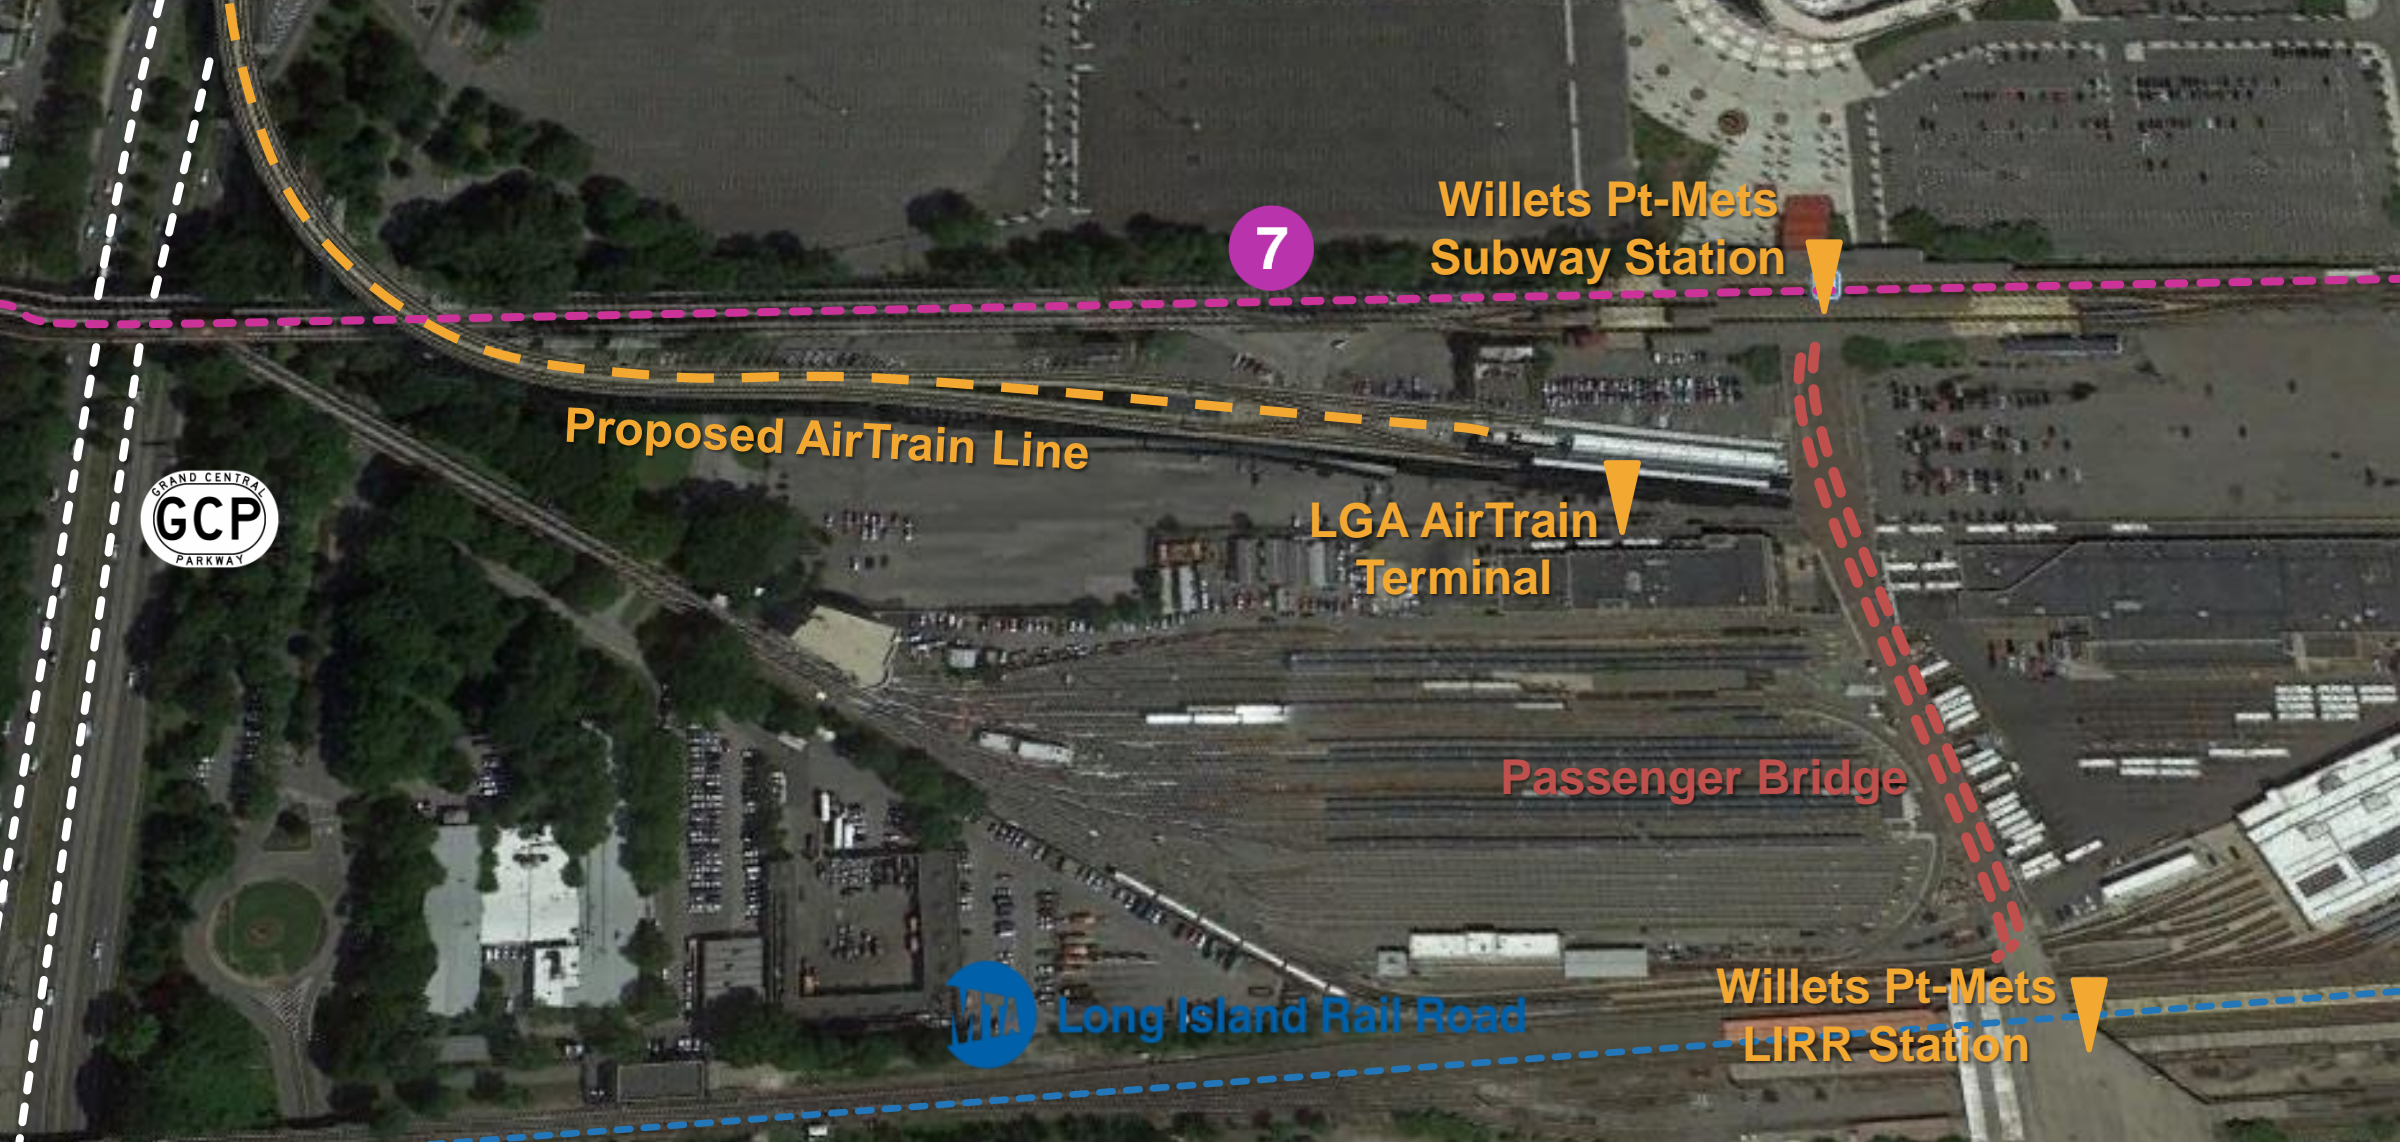

# New train service

**LGA Proposals**

**We will build  
a new rail line  
to LaGuardia**

**1.5 Miles  
Along Grand Central Parkway**

**You can connect to  
the AirTrain through  
the 7 or the LIRR**

**LIRR**  
Port Washington  
Branch

7

Willets Pt-Mets  
Subway Station

Proposed AirTrain Line

LGA AirTrain  
Terminal

Passenger Bridge

WTA Long Island Rail Road

Willets Pt-Mets  
LIRR Station